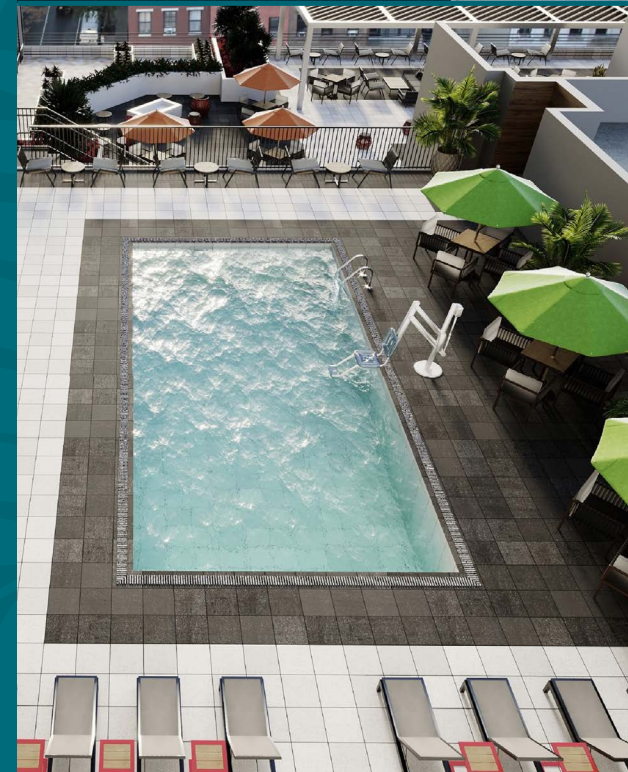

WELCOME TO THE UNEXPECTED

 HYATT PLACE |  HYATT house
TAMPA DOWNTOWN

With the best of both worlds, escape to luxury at the new Hyatt Place + Hyatt House Tampa Downtown. Embellished with chic design and sun-kissed spaces, discover a place where travelers meet, explore and relax in style.

Brand new Hyatt property featuring 345 stunning guestrooms with design-driven interiors and striking city views

Valet and self-parking options available

Enjoy the Tampa city views from our 24-foot heated, outdoor swimming pool located on the 5th floor deck