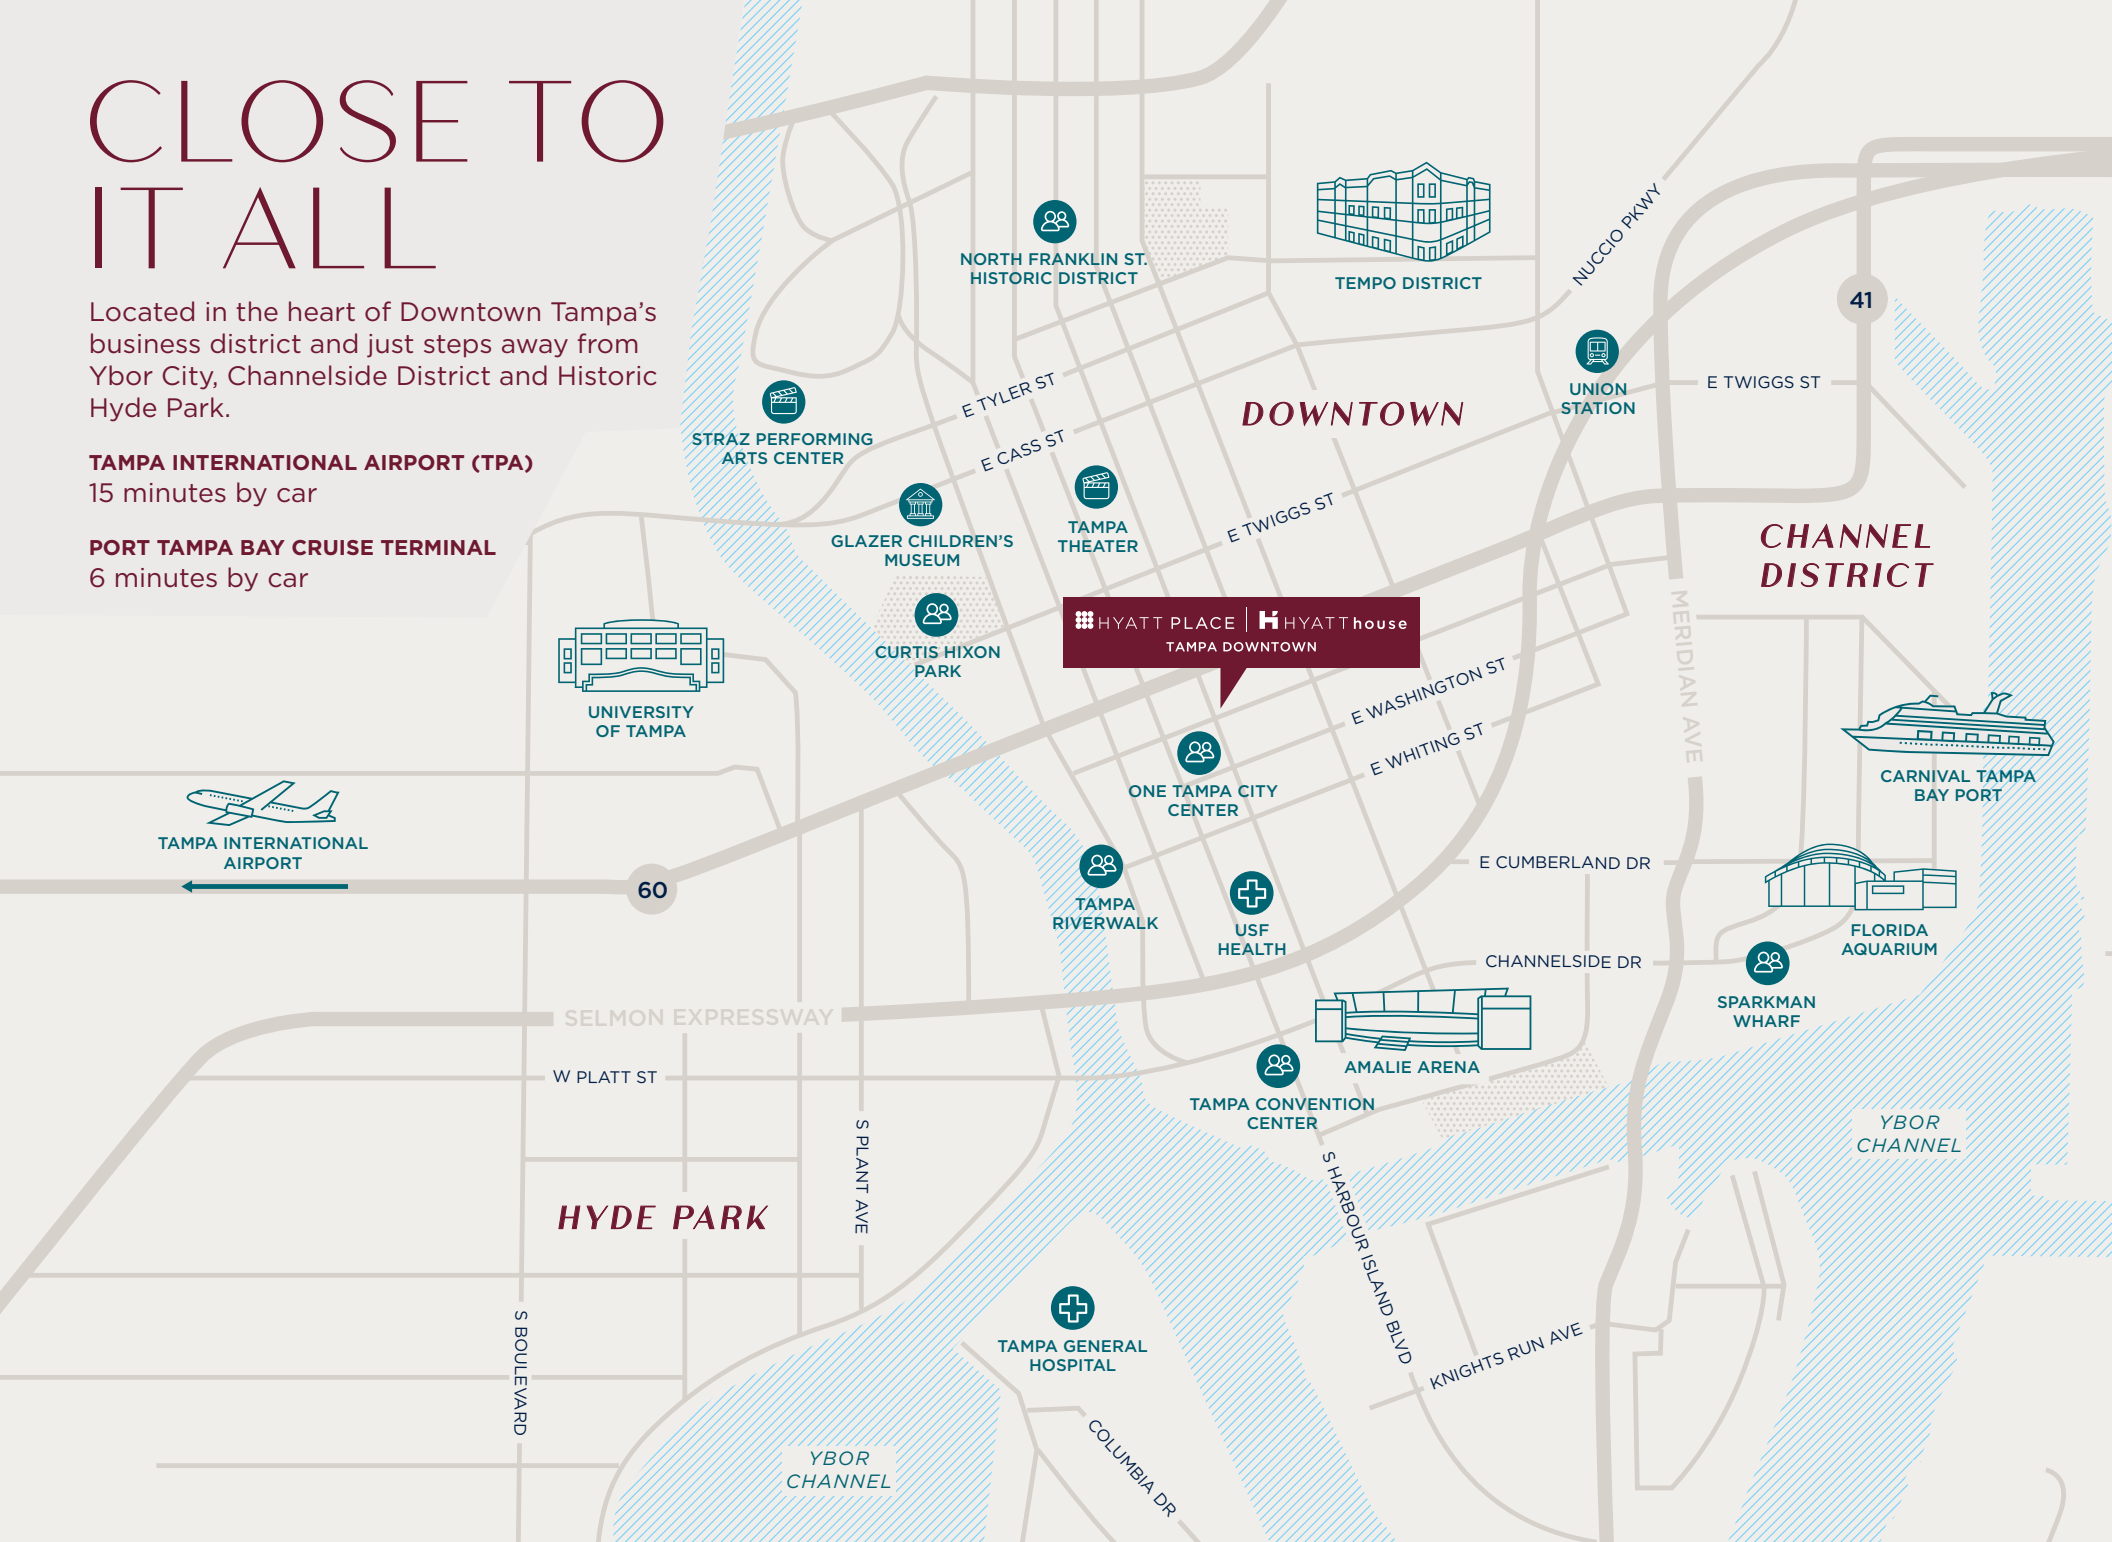

CORAZON

BAR + RESTAURANT

FLAVOR FROM THE HEART

Inspired by the rich culture and vibrant spirit of Tampa, Corazon is the perfect place to drink up, dine in and hang out in the heart of downtown.

Whether meeting up with colleagues after work or retreating during your stay, enjoy room to spread out indoors or outdoors on our open-air patio. Focused on local ingredients and seasonal items, our menu includes everything from cocktails to comfort food with a Spanish flair—all made with love.

CLOSE TO IT ALL

Located in the heart of Downtown Tampa's business district and just steps away from Ybor City, Channelside District and Historic Hyde Park.

TAMPA INTERNATIONAL AIRPORT (TPA)
15 minutes by car

PORT TAMPA BAY CRUISE TERMINAL
6 minutes by car

EXPERIENCE THE BEST OF BOTH WORLDS

Contact us for more information, to book your stay or plan your next event.

HyattPlaceTampaDowntown.com | HyattHouseTampaDowntown.com