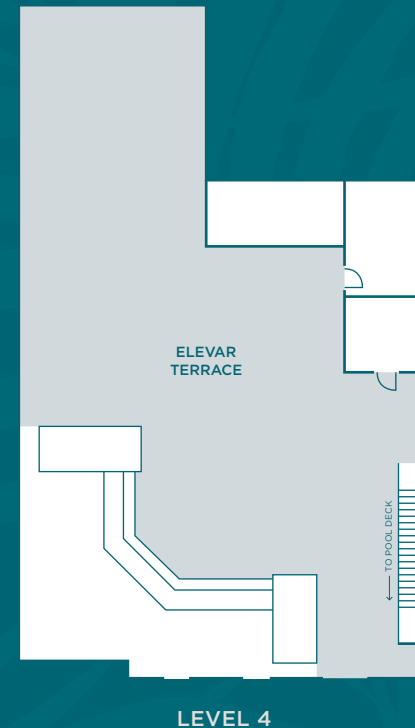

MEETING SPACES & PLACES

With 3,600 square feet of flexible space, Hyatt House + Hyatt Place Tampa hosts a variety of meetings and private events that deliver a superb location, full-service planning and state-of-the-art technology along with deluxe food and beverage offerings.

Delivering events, large or small, count on our dedicated event team to execute your one-of-a-kind gathering with style and service.