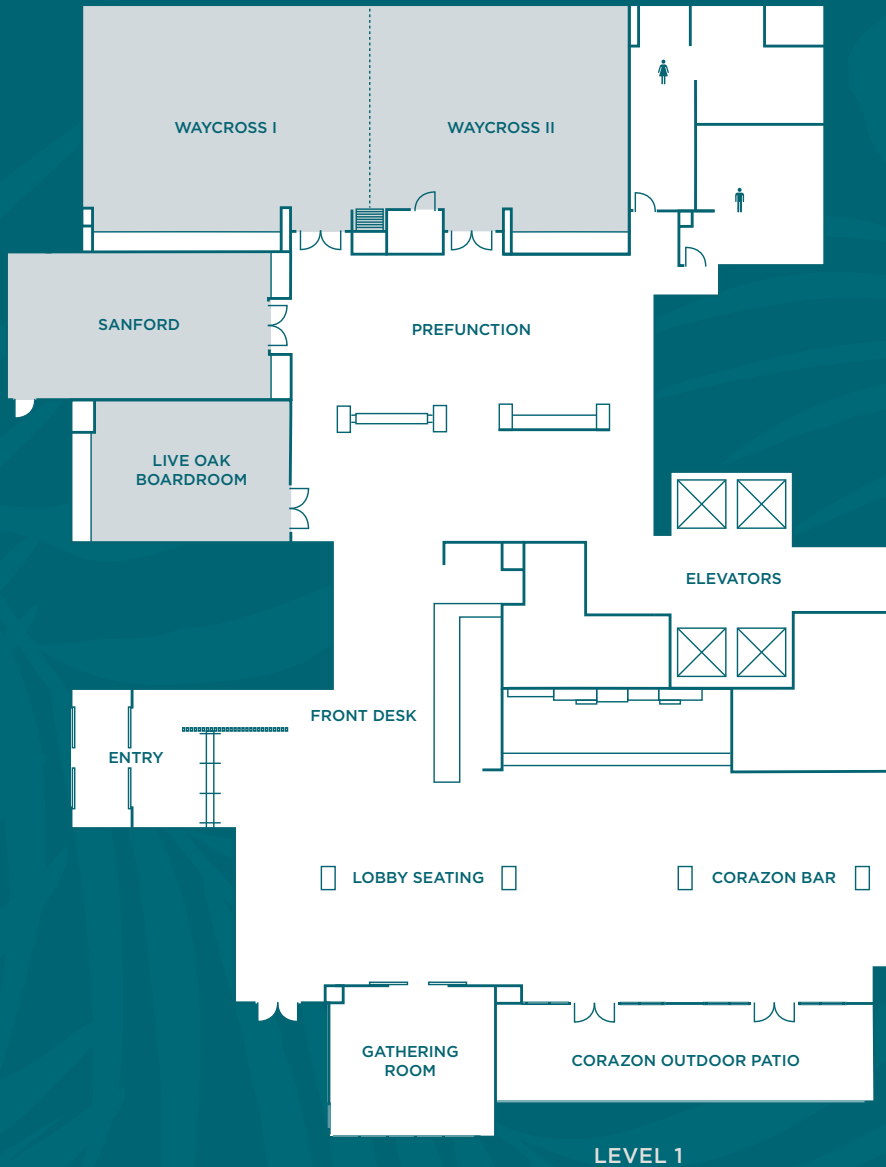

MEETING SPACES & PLACES

With 3,600 square feet of flexible space, Hyatt House + Hyatt Place Tampa hosts a variety of meetings and private events that deliver a superb location, full-service planning and state-of-the-art technology along with deluxe food and beverage offerings.

Delivering events, large or small, count on our dedicated event team to execute your one-of-a-kind gathering with style and service.